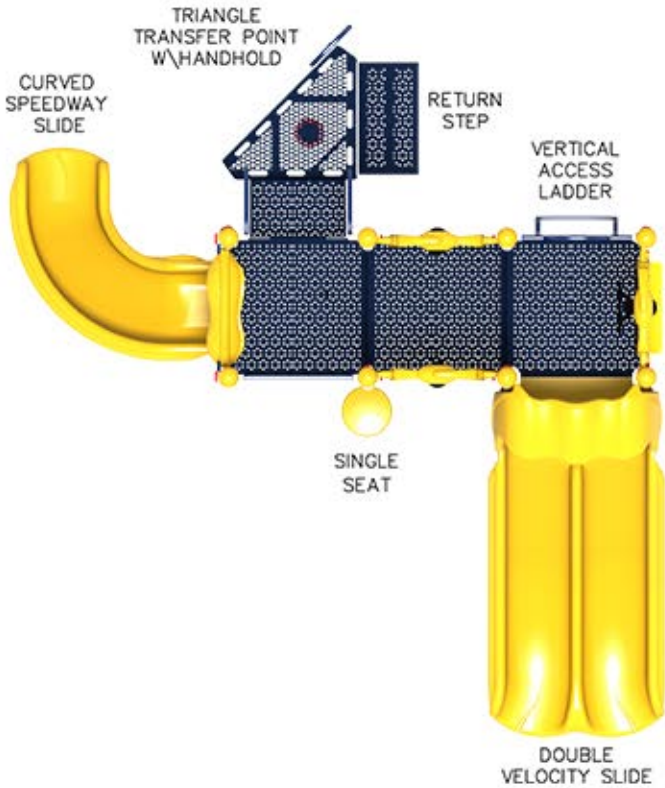

ALL PEOPLE CAN PLAY

SKU: 689-85971

TWIST and TWIRL

AGES: 2-12 CHILD CAPACITY: 25
ACTIVITIES: 6 USE ZONE: 26' X 28'

ENHANCED
BARRIER
W/PLAYWHEEL
STORE PANEL
(BELOW)