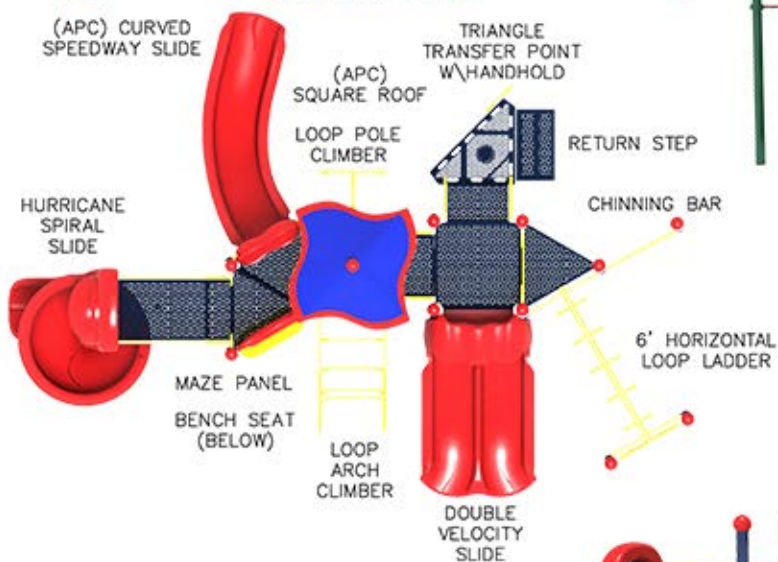

ALL PEOPLE CAN PLAY

ALL INCLUSIVE BUNDLED PLAYGROUND

COMMERCIAL PLAY STRUCTURE
IPEMA CERTIFIED SAFETY SURFACE
LANDSCAPE TIMBERS & ADA RAMP
PROFESSIONAL INSTALLATION
FREE FREIGHT

SKU: 689-86474TK

SCHOOL ZONE

AGES: 2-12
CHILD CAPACITY: 30
ACTIVITIES: 10
USE ZONE: 36' X 29'