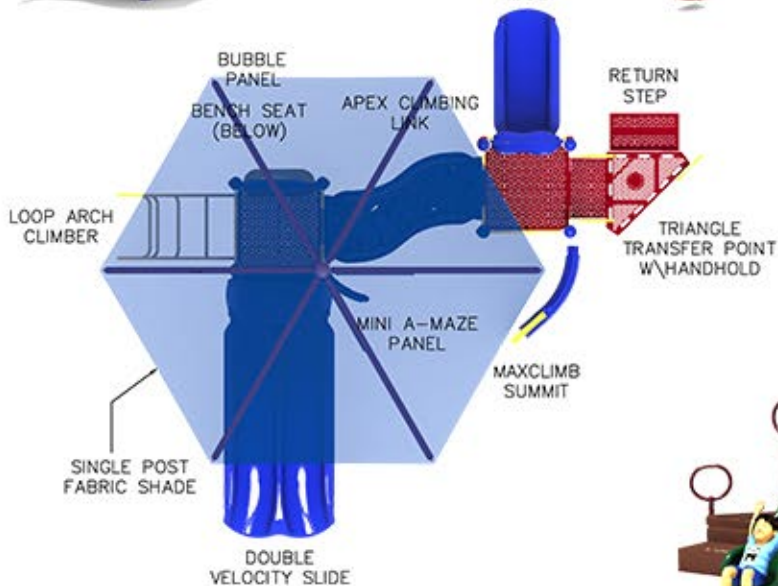

ALL PEOPLE CAN PLAY

SKU: 689-86018

JUST BEACHY

- AGES: 2-12
- CHILD CAPACITY: 35
- ACTIVITIES: 8
- USE ZONE: 33' X 31'

SINGLE
SPEEDWAY
SLIDE

All People Can Play & Save! Call Now to Find Out How: 888-231-1817 | APCPlay.com