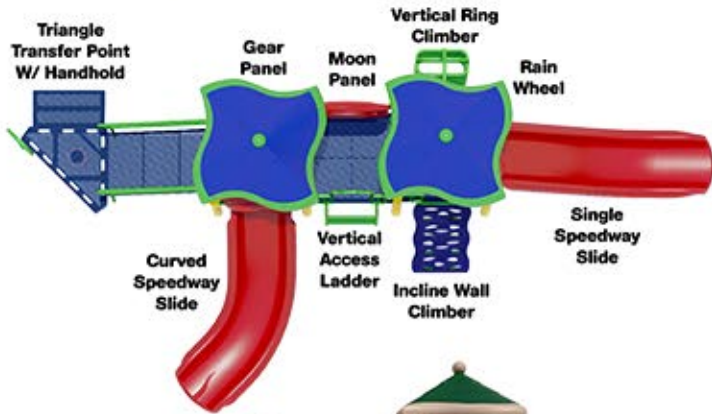

## HEAD OF CLASS

AGES: 2-12      CHILD CAPACITY: 30  
ACTIVITIES: 9      USE ZONE: 36' X 24'

## ALL INCLUSIVE BUNDLED PLAYGROUND

COMMERCIAL PLAY STRUCTURE  
IPEMA CERTIFIED SAFETY SURFACE  
LANDSCAPE TIMBERS & ADA RAMP  
PROFESSIONAL INSTALLATION  
FREE FREIGHT

All People Can Play & Save! Call Now to Find Out How: 888-231-1817 | [APCPlay.com](http://APCPlay.com)