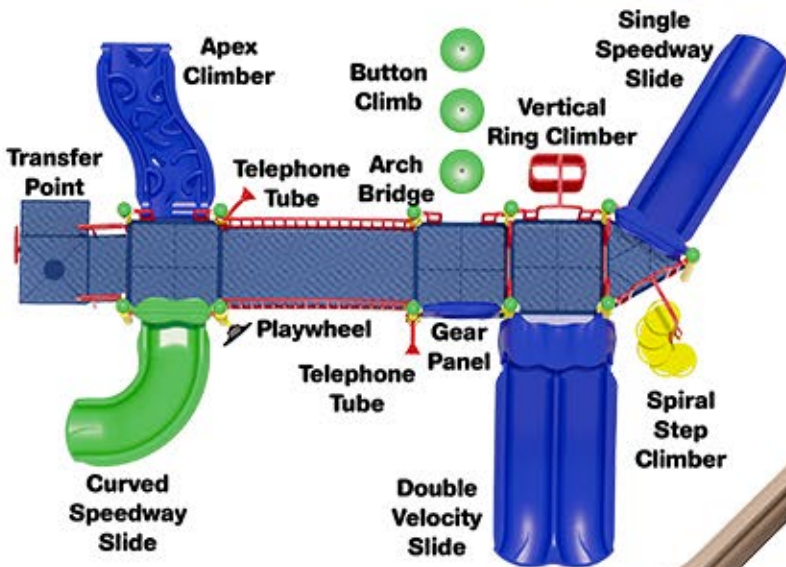

ALL PEOPLE CAN PLAY

SKU: 689-86037

BIG TIME RUSH

- AGES: 5-12
- CHILD CAPACITY: 35
- ACTIVITIES: 12
- USE ZONE: 37' x 30'

All People Can Play & Save! Call Now to Find Out How: 888-231-1817 | APCPlay.com