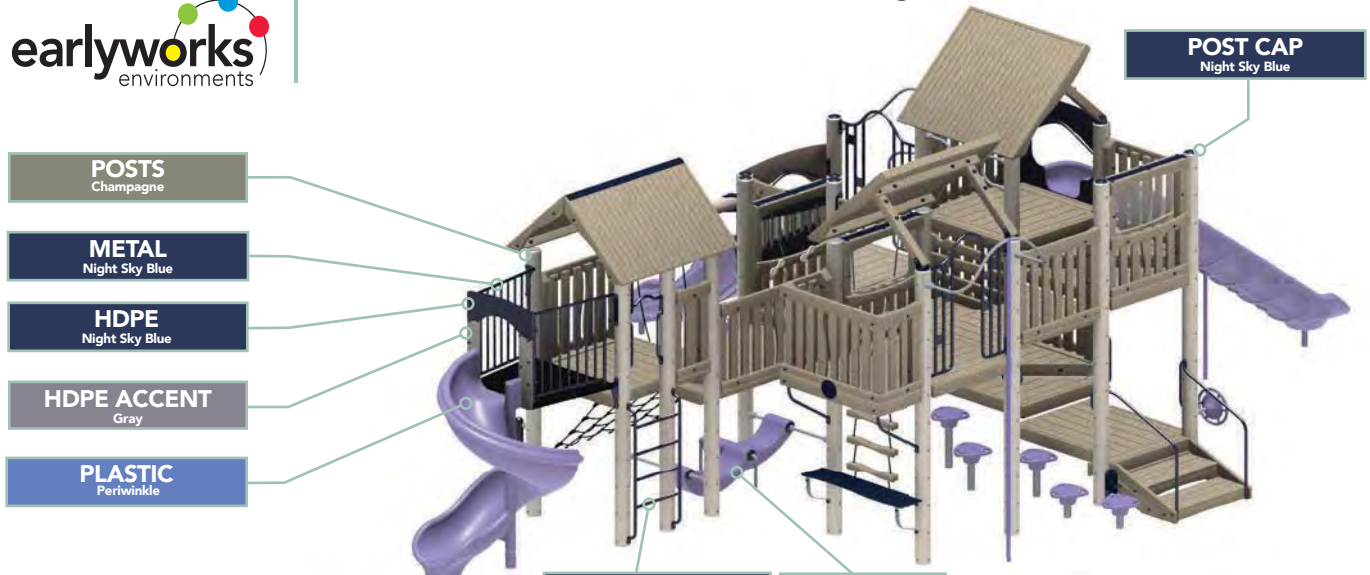

# Standard Color Palettes

Available on structures for children ages 2-5 or 5-12

PLAYFUL

PLASTIC	Red	Sky Blue	
HDPE	Red	Blue	
METAL	Red	Sky Blue	Butterscotch
POSTS	POST CAP	Champagne	Red

WOODLAND

PLASTIC	Green	Gray	
HDPE	Green	Gray	
METAL	Green	Dark Green	
POSTS	POST CAP	Champagne	Dark Green